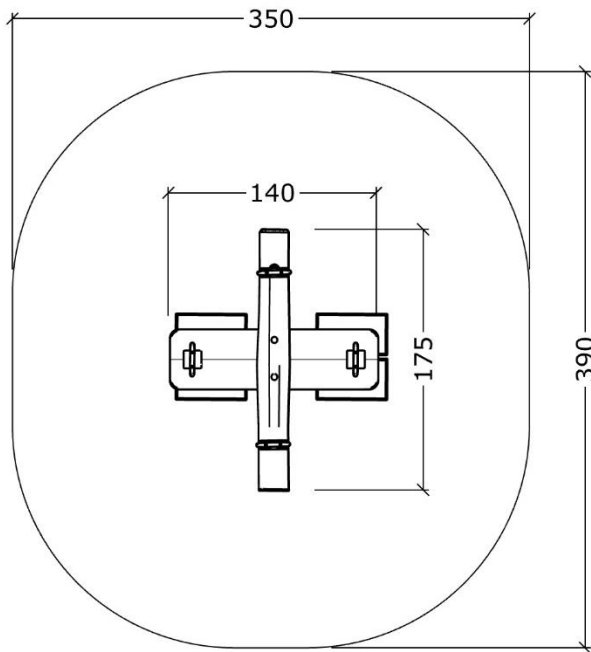

Series: Seesaw	Item no.: 1110	Date:17.5.2022	Age group: 1+
Mounting time:4 hours	Security areal:12m2	Requires surfacing:No	Height of fall:75 cm
Total weigt:100kg	Largest single part:175cm	Weight, largest single part:100 kg	