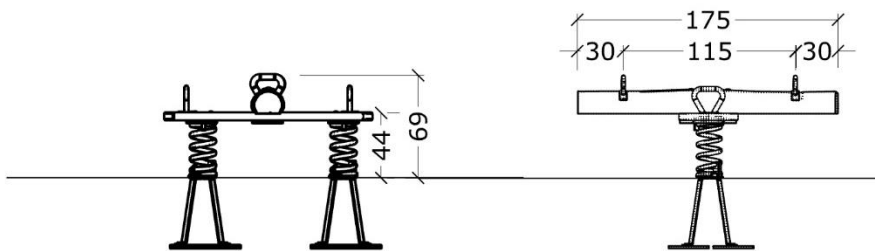

Series: Seesaw	Item no.: 1110	Date:17.5.2022	Age group: 1+
Mounting time:4 hours	Security areal:12m2	Requires surfacing:No	Height of fall:75 cm
Total weigt:100kg	Largest single part:175cm	Weight, largest single part:100 kg	