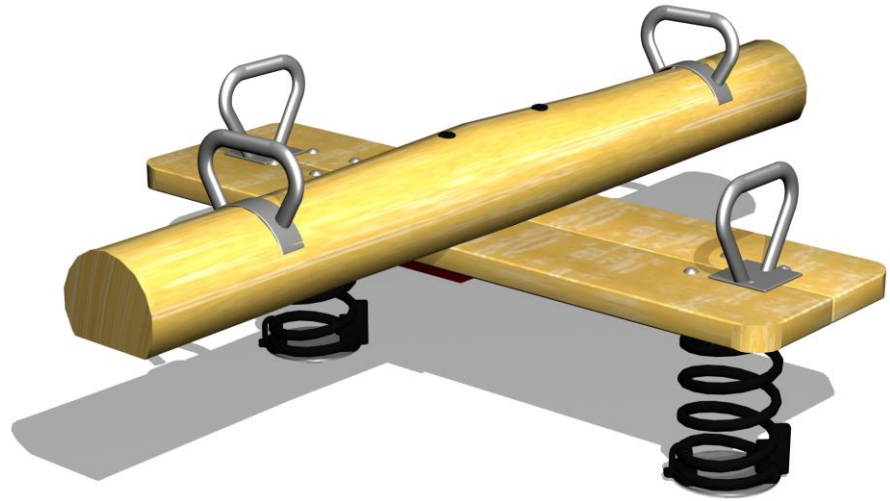

Series: Seesaw	Item no.: 1110	Date:17.5.2022	Age group: 1+
Mounting time:4 hours	Security areal:12m2	Requires surfacing:No	Height of fall:75 cm
Total weigt:100kg	Largest single part:175cm	Weight, largest single part:100 kg	