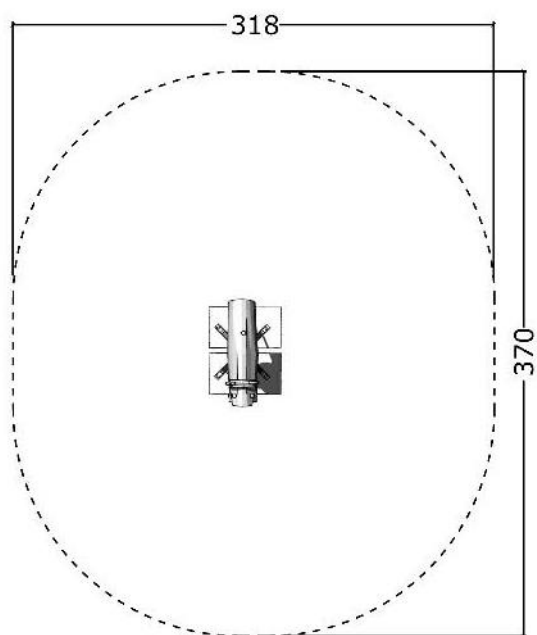

Series: Springers	Item no.:1114	Date:12.3.2014	Agegroup: 1+
Mounting time:4 hours	Security area:12m2	Requires surfacing:No	Fall height:75 cm
Total weight:80kg	Largest single part:70 cm	Weight largest single part:80 kg	