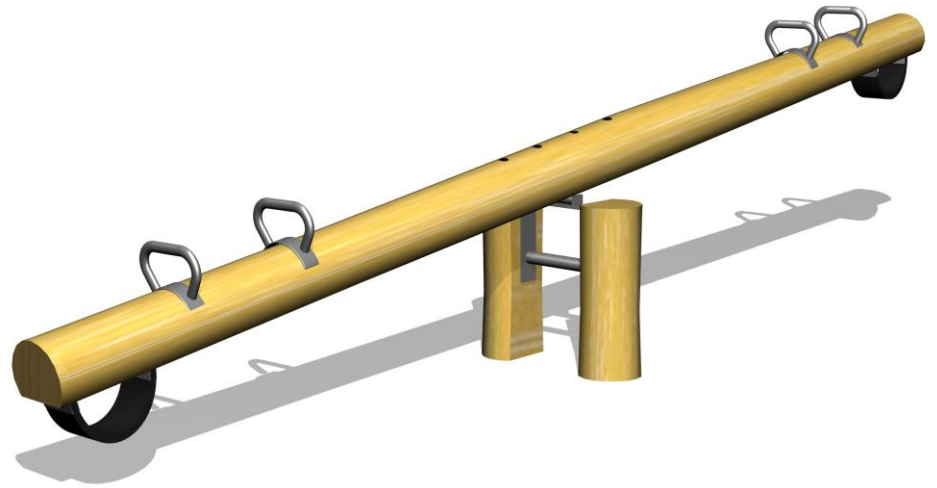

Series: Seesaw	Item no.: 1118	Date: 7.10.2019	Age group: 1+
Mounting time: 4 hours	Security areal: 20m <sup>2</sup>	Requires surfacing: No	Height of fall: 90 cm
Total weight: 100kg	Largest single part: 400cm	Weight, largest single part: 100 kg	