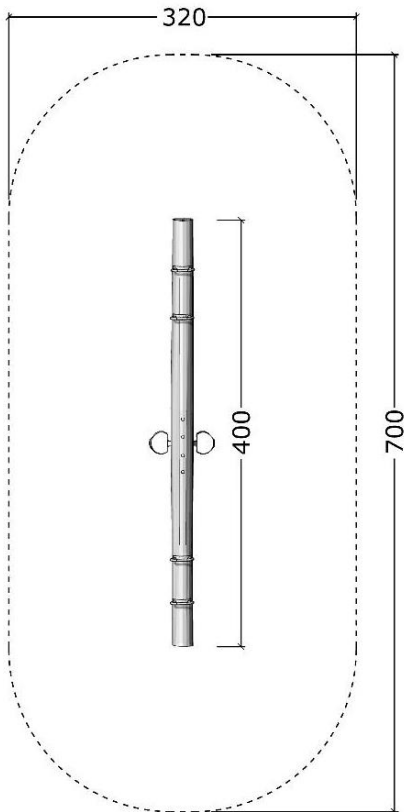

Series: Seesaw	Item no.: 1118	Date: 7.10.2019	Age group: 1+
Mounting time: 4 hours	Security areal: 20m <sup>2</sup>	Requires surfacing: No	Height of fall: 90 cm
Total weight: 100kg	Largest single part: 400cm	Weight, largest single part: 100 kg	