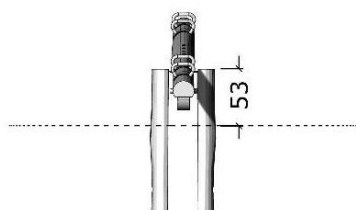

Series: Seesaw	Item no.: 1118	Date: 7.10.2019	Age group: 1+
Mounting time: 4 hours	Security areal: 20m <sup>2</sup>	Requires surfacing: No	Height of fall: 90 cm
Total weight: 100kg	Largest single part: 400cm	Weight, largest single part: 100 kg	