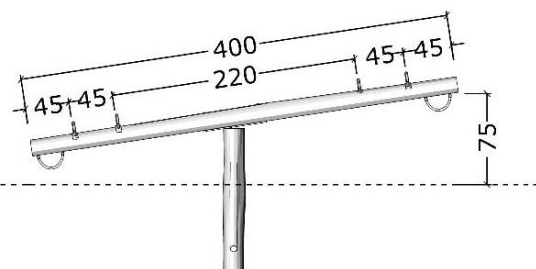

Series: Seesaw	Item no.: 1118	Date: 7.10.2019	Age group: 1+
Mounting time: 4 hours	Security areal: 20m <sup>2</sup>	Requires surfacing: No	Height of fall: 90 cm
Total weight: 100kg	Largest single part: 400cm	Weight, largest single part: 100 kg	