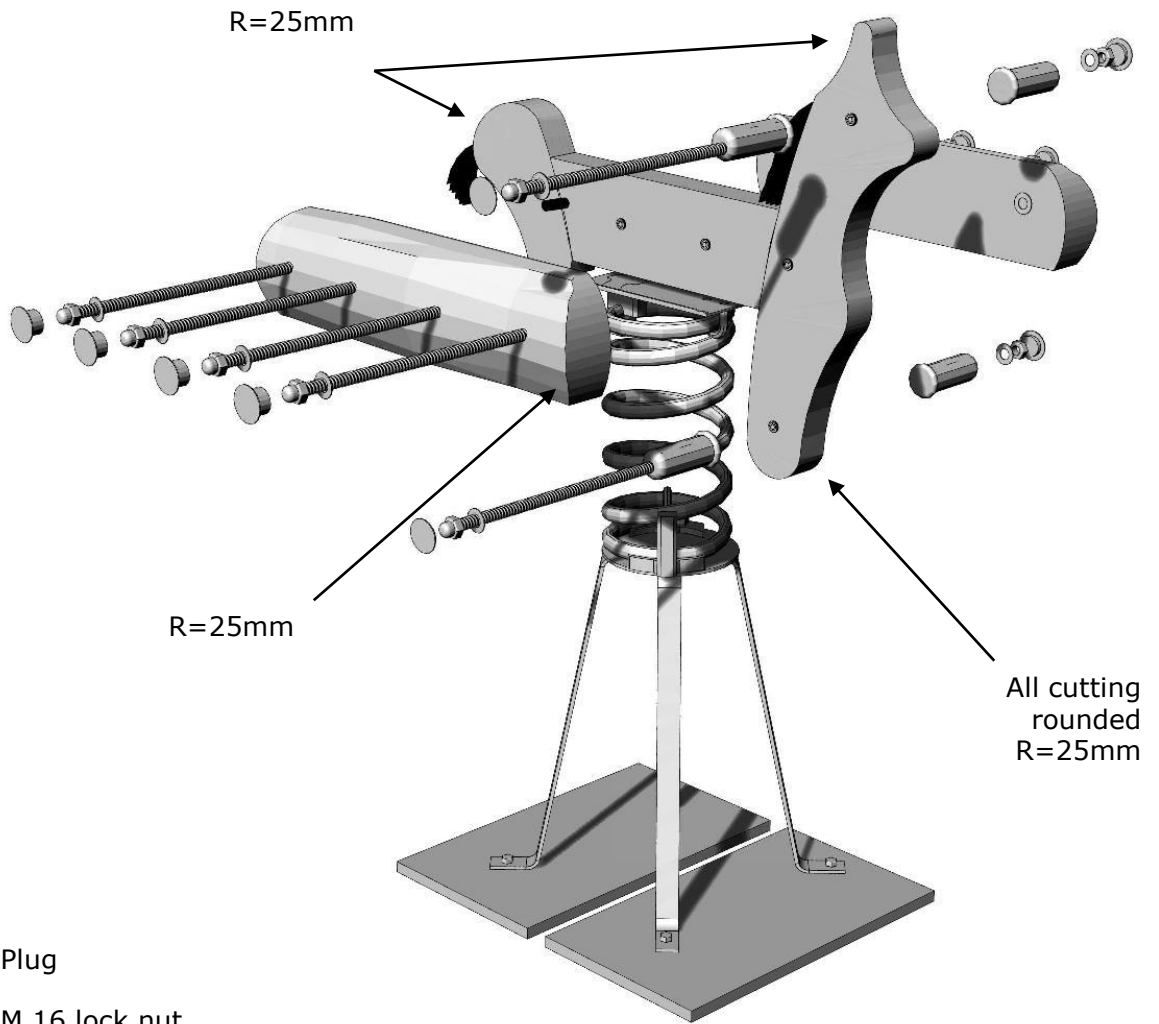

Serie: Springers	Item no.:1120	Date:12.3.2014	Agegroup: 1+
Mounting time:4 hours	Security area:12m2	Requires surfacing:No	Fall height:75 cm
Total weight:80kg	Largest single part:130 cm	Weight largest part:80 kg	

Plug

M 16 lock nut

M 16 washer

M 16 washer

M 16 threaded rod, with welded nut

Plug