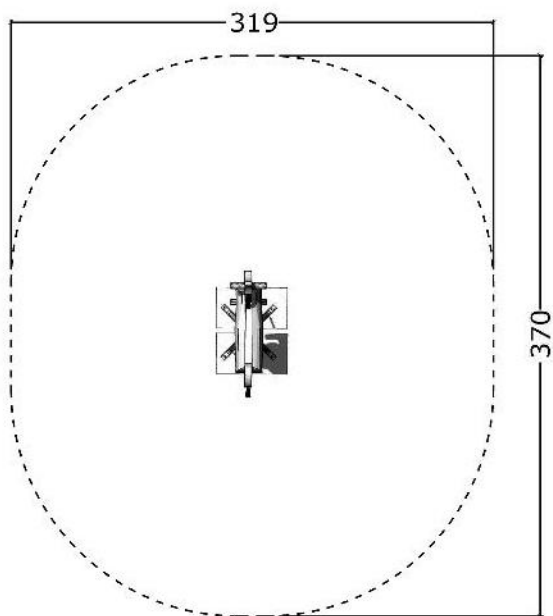

Serie: Springers	Item no.:1120	Date:12.3.2014	Agegroup: 1+
Mounting time:4 hours	Security area:12m2	Requires surfacing:No	Fall height:75 cm
Total weight:80kg	Largest single part:130 cm	Weight largest part:80 kg	

Plug

M 16 lock nut

M 16 washer

M 16 washer

M 16 threaded rod, with welded nut

Plug