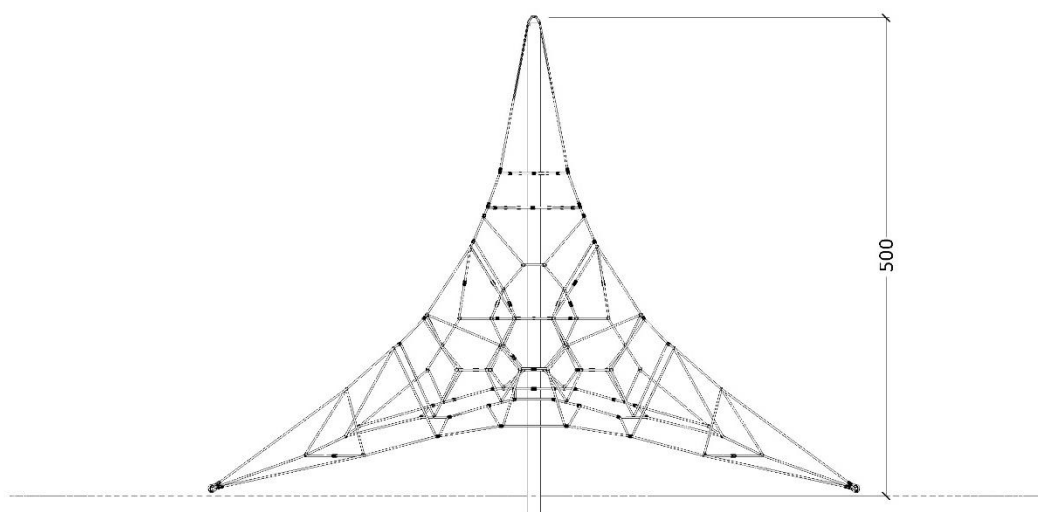

---

3706

Climbing pyramid, 5 m

---

Datasheet

Mast made of stainless steel Ø14 cm  
Net made of 18mm braided nylon rope  
Connectors made of aluminium  
3D net structure

---

Serie: Climbing pyramid	Item no.:3706	Date:18.01.2017	Agegroup: 3+
Mounting time:10 hours	Security area:99m2	Demands fallunderlay: Yes	Fall high: 71 cm
Total weight: 285kg	Largest part: 538cm	Weight largest part: 50kg	

---

Serie: Climbing pyramid	Item no.:3706	Date:18.01.2017	Agegroup: 3+
Mounting time:10 hours	Security area:99m2	Demands fallunderlay:Yes	Fall high: 71 cm
Total weight:285kg	Largest part:538cm	Weight largest part:230kg	