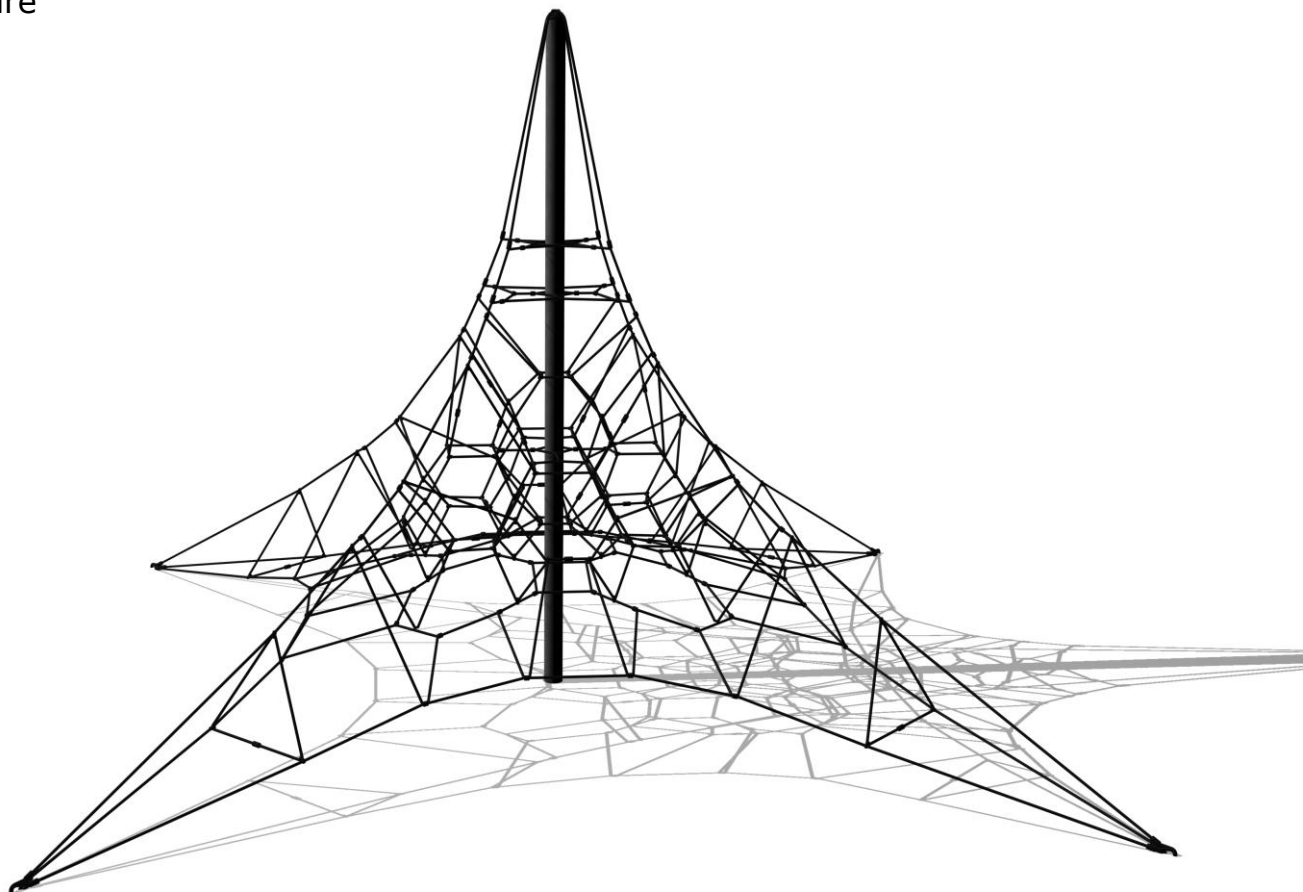

---

3706

Climbing pyramid, 5 m

---

Datasheet

Mast made of stainless steel Ø14 cm  
Net made of 18mm braided nylon rope  
Connectors made of aluminium  
3D net structure

---

Serie: Climbing pyramid	Item no.:3706	Date:18.01.2017	Agegroup: 3+
Mounting time:10 hours	Security area:99m2	Demands fallunderlay: Yes	Fall high: 71 cm
Total weight: 285kg	Largest part: 538cm	Weight largest part: 50kg	

---

Serie: Climbing pyramid	Item no.:3706	Date:18.01.2017	Agegroup: 3+
Mounting time:10 hours	Security area:99m2	Demands fallunderlay:Yes	Fall high: 71 cm
Total weight:285kg	Largest part:538cm	Weight largest part:230kg	