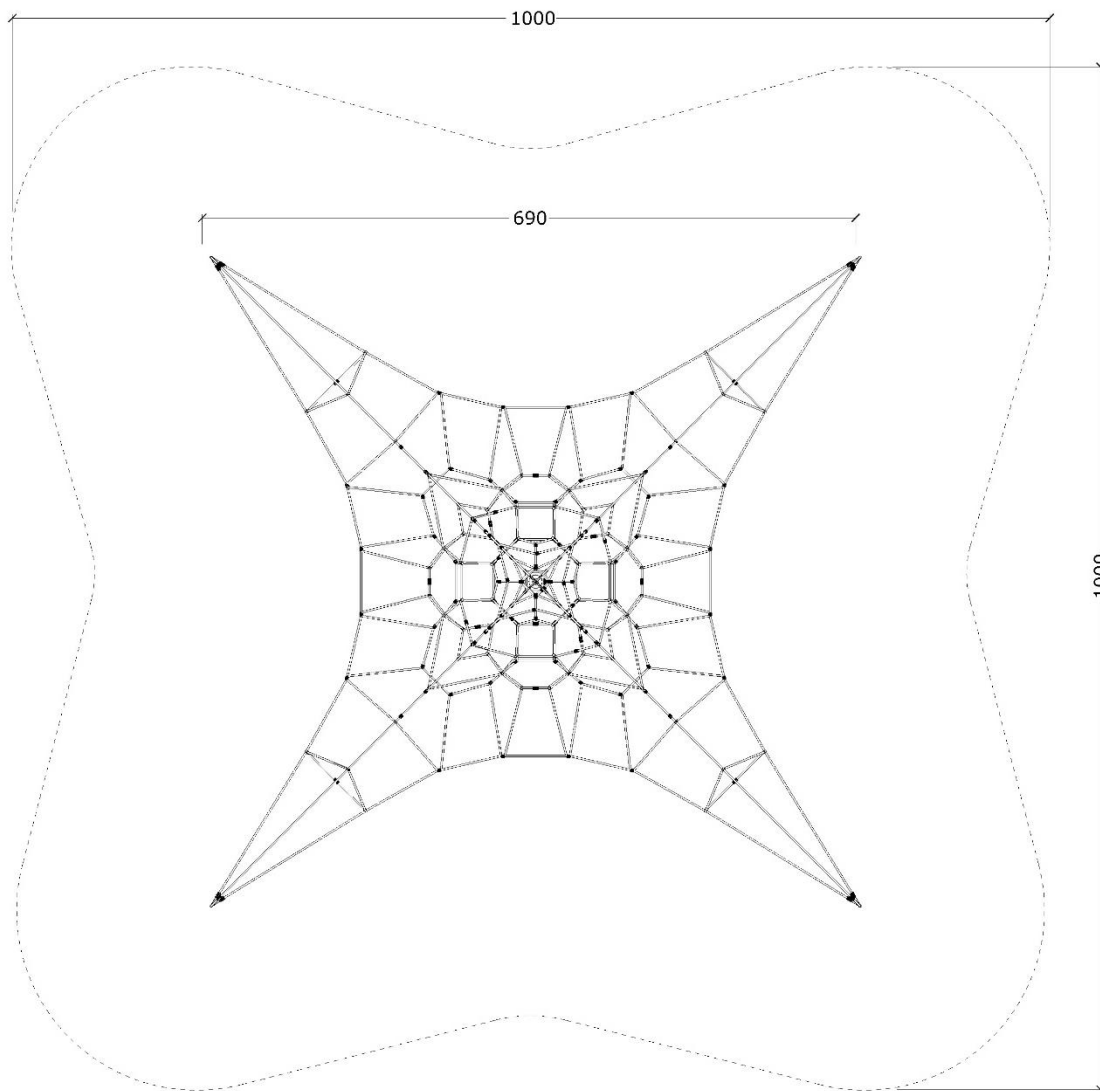

---

3706

Climbing pyramid, 5 m

---

Datasheet

Mast made of stainless steel Ø14 cm  
Net made of 18mm braided nylon rope  
Connectors made of aluminium  
3D net structure

---

Serie: Climbing pyramid	Item no.:3706	Date:18.01.2017	Agegroup: 3+
Mounting time:10 hours	Security area:99m2	Demands fallunderlay: Yes	Fall high: 71 cm
Total weight: 285kg	Largest part: 538cm	Weight largest part: 50kg	

---

Serie: Climbing pyramid	Item no.:3706	Date:18.01.2017	Agegroup: 3+
Mounting time:10 hours	Security area:99m2	Demands fallunderlay:Yes	Fall high: 71 cm
Total weight:285kg	Largest part:538cm	Weight largest part:230kg	