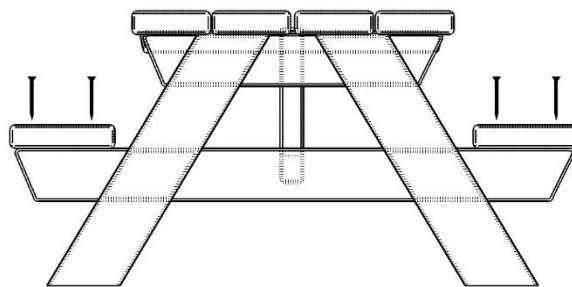

Serie: Table benches	Item no.: 10206	Date: 16.03.2020	Age group: 1+
Demands fall underlay: No	Security area:	Fall high: 0 cm	Mouting time: 2 hour
Numbers of installers: 2	Total weight: 75 kg	Largest part: 150X63 cm	Weight, largest part: 30 kg
Kg of concrete per hole:	Pre drilled: No	Delivered assembled: Partly	Disability access: -

 Elements liste:

1	Stel	2
2	Afstiver	1
3	Bænk bræt	2
4	Bord plade	1

Alt skal forbores

 Elements list:

1	Frame	2
3	Between	1
4	Bench board	2
5	Table plate	1

Everything has to be pre-drilled

Montage beskrivelse:

- 1/ Monter bord pladen med 5X70
- 2/ Monter afstiveren med 5X40 / 5X70
- 3/ Monter bænke planker med 5X70

Husk at efterspænde løbende

Installation description:

- 1 / Mount table top with 5X40
- 2 / Mount the brace with 5X40 / 5X70.
- 2 / Mount benches planks with 5X70