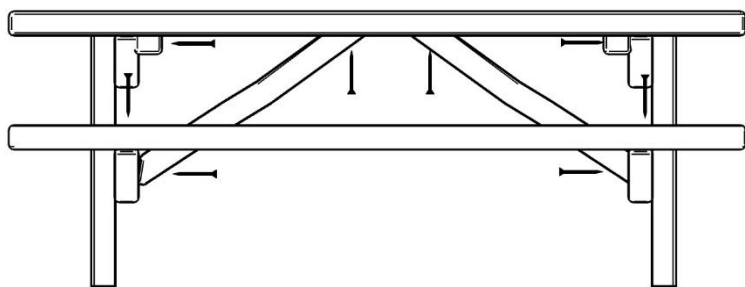

Serie: Table benches	Item no.: 10206	Date: 16.03.2020	Age group: 1+
Demands fall underlay: No	Security area:	Fall high: 0 cm	Mouting time: 2 hour
Numbers of installers: 2	Total weight: 75 kg	Largest part: 150X63 cm	Weight, largest part: 30 kg
Kg of concrete per hole:	Pre drilled: No	Delivered assembled: Partly	Disability access: -

 Elements liste:

1	Stel	2
2	Afstiver	1
3	Bænk bræt	2
4	Bord plade	1

Alt skal forbores

 Elements list:

1	Frame	2
3	Between	1
4	Bench board	2
5	Table plate	1

Everything has to be pre-drilled

Montage beskrivelse:

- 1/ Monter bord pladen med 5X70
- 2/ Monter afstiveren med 5X40 / 5X70
- 3/ Monter bænke planker med 5X70

Husk at efterspænde løbende

Installation description:

- 1 / Mount table top with 5X40
- 2 / Mount the brace with 5X40 / 5X70.
- 2 / Mount benches planks with 5X70